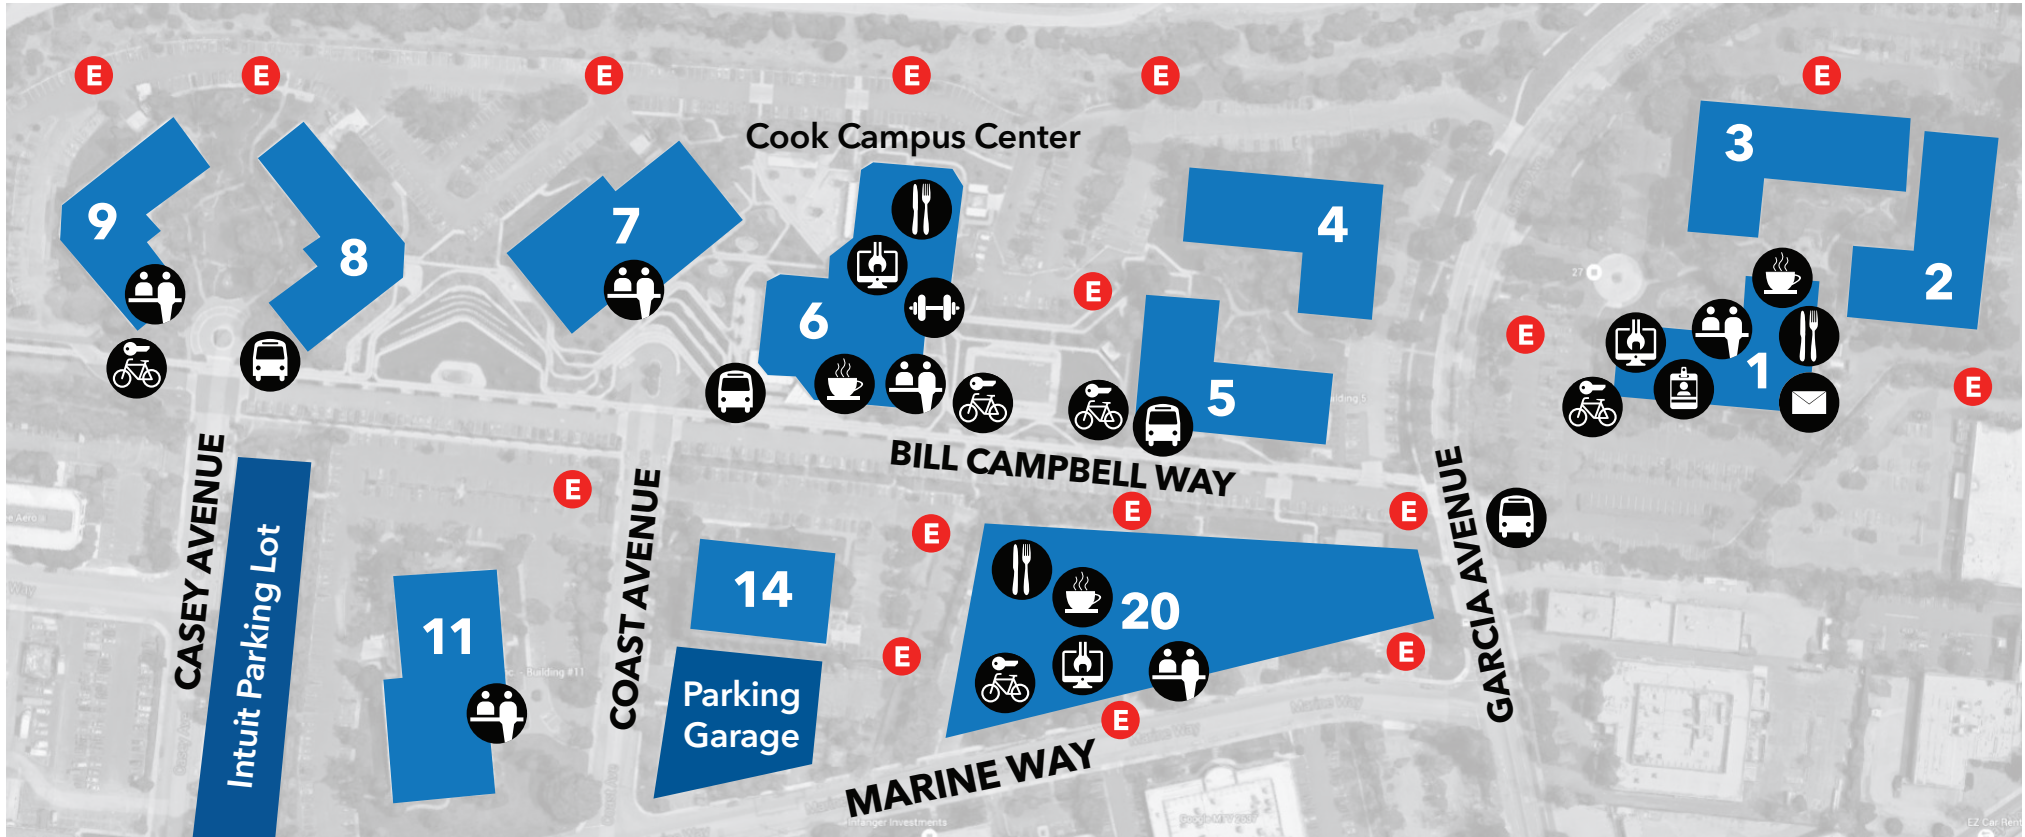

Mountain View Campus Map

-  Cafe
-  Coffee bar
-  Copy & mail center
-  Badging
-  Bike lockers
-  Fitness center
-  MVgo shuttle stop
-  TechKnow bar
-  Visitor lobby
-  Evacuation area

MTV 01 - 2535 Garcia Avenue
 MTV 02 - 2475 Garcia Avenue
 MTV 03 - 2525 Garcia Avenue
 MTV 04 - 2500 Garcia Avenue

MTV 05 - 2750 Garcia Avenue
 MTV 06 - 2750 Coast Avenue
 MTV 07 - 2700 Coast Avenue
 MTV 08 - 2650 Casey Avenue

MTV 09 - 2600 Casey Avenue
 MTV 11 - 2750 Coast Avenue
 MTV 14 - 2593 Coast Avenue
 MTV 20 - 2600 Marine Way